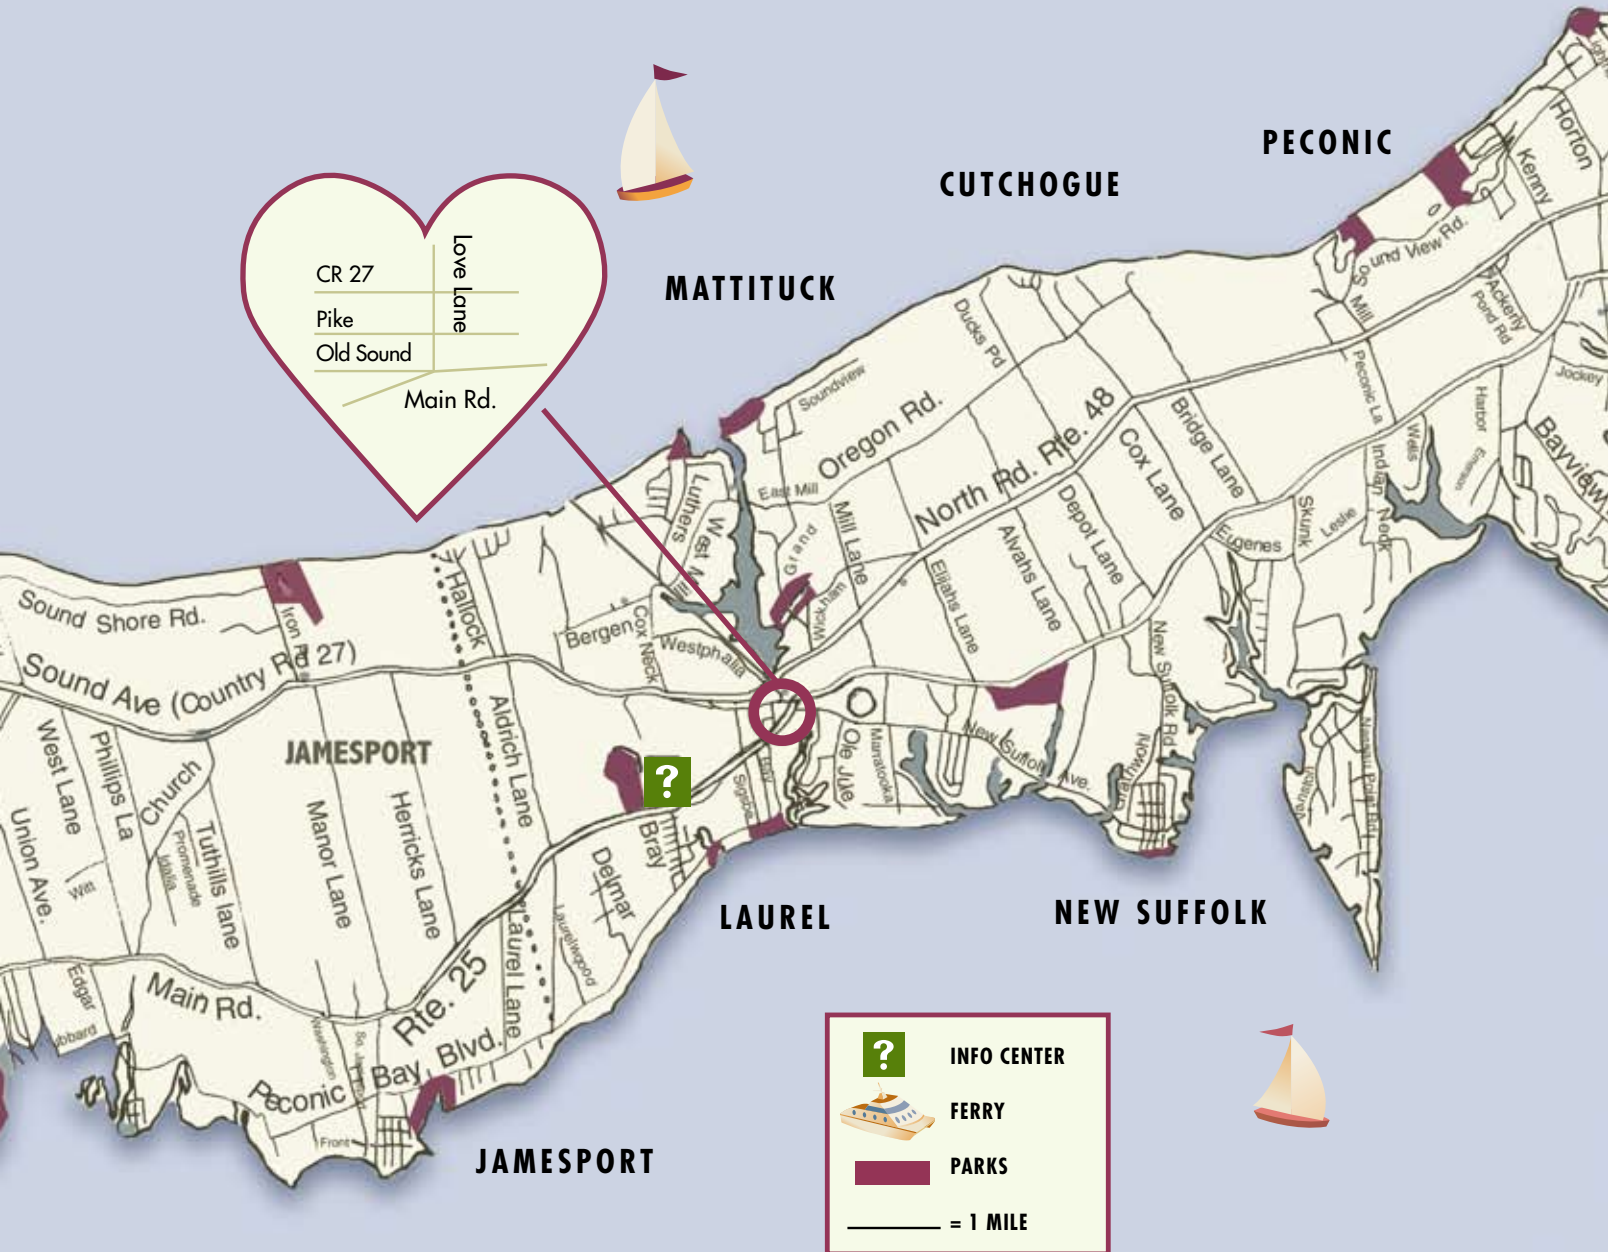

# LONG ISLAND'S North Fork

## FOR ASSISTANCE:

If you have something special you are interested in or need further information, be sure to stop at one of our information booths located on Route 25 in Laurel and in Greenport (indicated on map as a green box with a question mark) or call 631.477.1383 or 631.298.5757 or visit our website — [www.northfork.org](http://www.northfork.org).